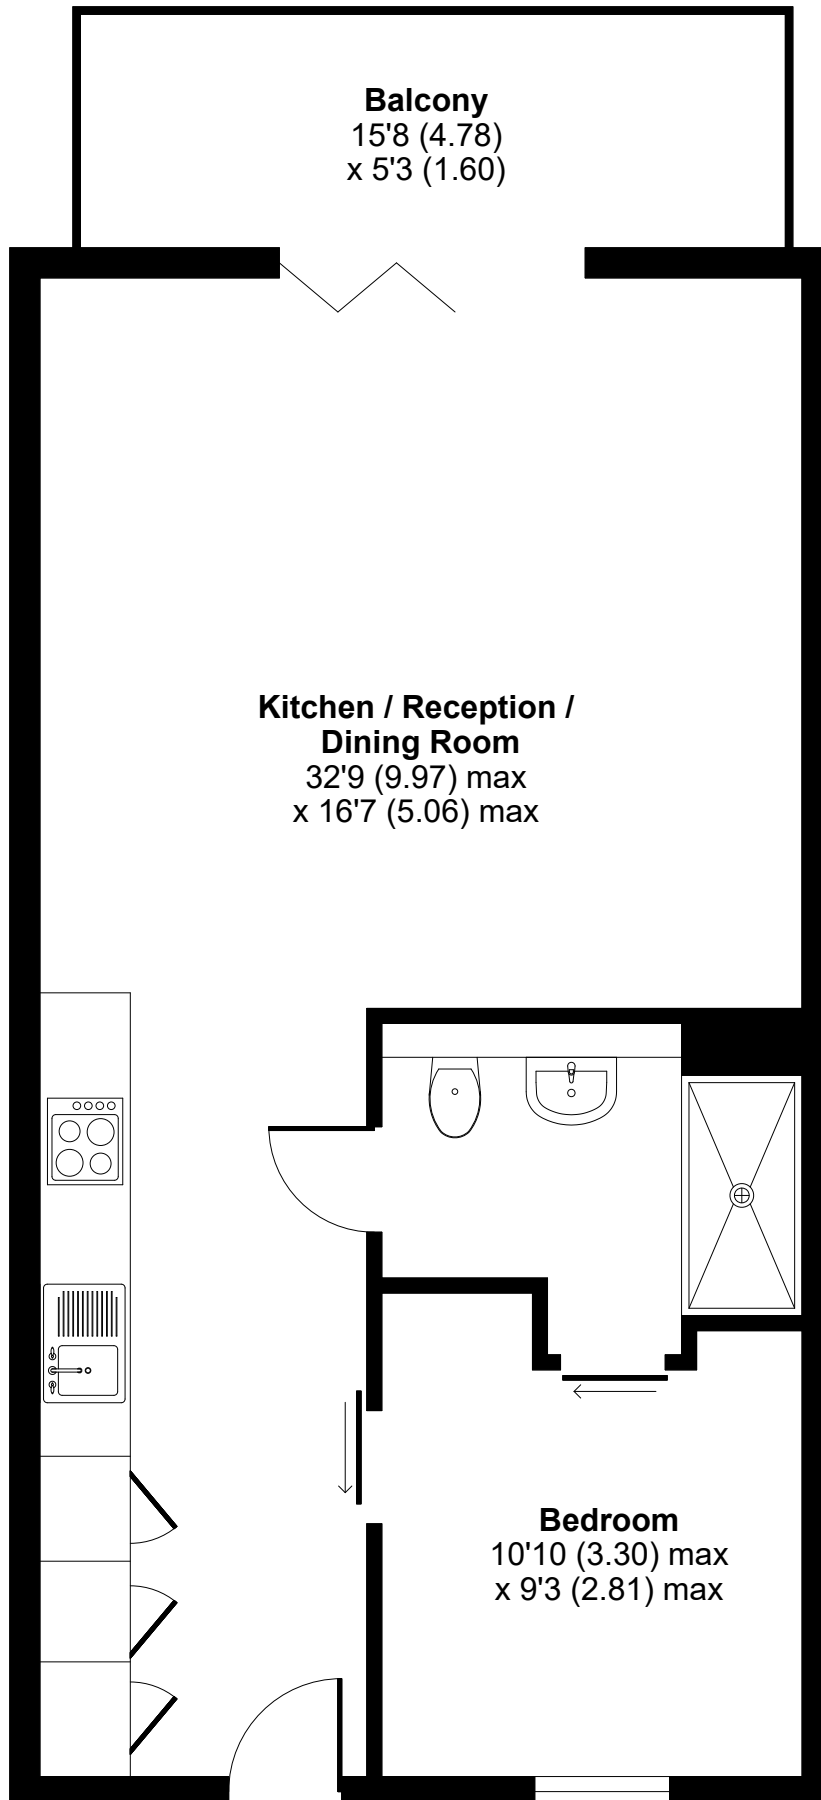

# District Lofts, Happy Walk, Leeds, LS9

Approximate Area = 542 sq ft / 50.3 sq m

For identification only - Not to scale

**FIFTH FLOOR**